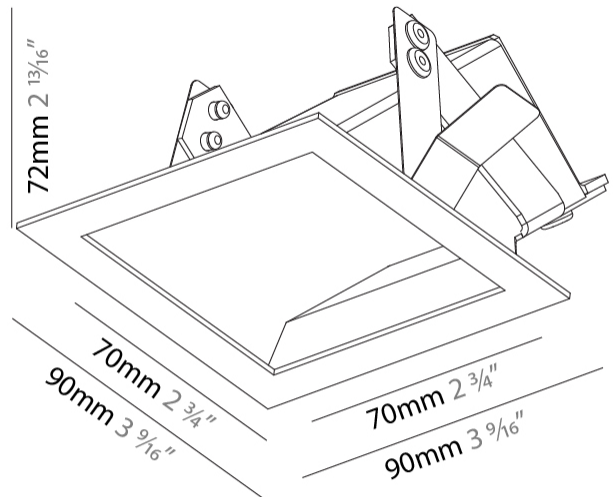

1. To build a product code in our configurator select the specify button on the base model # product page
2. To build a manual product code on this datasheet choose from the options listed below in blue font and add the suffix to the base model #

GENERAL

Series: Delight
Subseries: Delight Gooo!
Brand: Prolicht
Division: Architectural
Mounting Type: Recessed
Mounting Location: Wall
Subcategory: Step Light

PHYSICAL

Shape: Square
Length (mm): 90
Length (in): 3 ⁹/₁₆"
Height (mm): 90
Depth (mm): 72
Height (in): 3 ⁹/₁₆"
Depth (in): 2 ¹³/₁₆"
Min. Recessing Depth (mm): 15
Min. Recessing Depth (in): 9/16
Light Distribution: Asymmetric
Weight (kg): 0.3
Weight (lbs): 0.66
Fixture Finish: SSR / BKV / CWI / CRY / HAB / UFT / ITA / RUA / FTG / MYG / LOD / PUS / FRO / FUP / KIA / POP / BLS / SPG / MEY / GOH / GUM / CHC / COM / ABZ / JAG / OBR / MOS / ROR
Fixture Material: Aluminum

ELECTRICAL

Lamp Type: LED (Zhaga Standard)
Input Wattage (W): 2.2
Total Output Wattage (W): 2
Dimming: Non-Dimming / Phase Dimming (120Vac only) / 0-10V Dimming
Driver Included: No
Driver Location: Remote
Driver Type: Constant Current - Universal
Driver Class: Class 2
Input Voltage (V): 120 - 277
Constant Current (MA): 700

LED

Number of LEDs: 1
Color Temperature (°K): 2700 / 3000 / 4000
Max. Delivered Lumen (lm): 50
CRI: >90 CRI
Lamp Life (hrs): 50000

OPTICAL

RATINGS AND CERTIFICATIONS

Certified By: Certified for North American Standards
IP rating: IP20