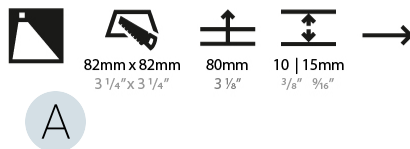

1. To build a product code in our configurator select the specify button on the base model # product page
2. To build a manual product code on this datasheet choose from the options listed below in blue font and add the suffix to the base model #

GENERAL

Series: Delight
Subseries: Delight Gooo!
Brand: Prolicht
Division: Architectural
Mounting Type: Recessed
Mounting Location: Wall
Subcategory: Step Light

PHYSICAL

Shape: Square
Length (mm): 90
Length (in): 3 ⁹/₁₆"
Height (mm): 90
Depth (mm): 72
Height (in): 3 ⁹/₁₆"
Depth (in): 2 ¹³/₁₆"
Min. Recessing Depth (mm): 15
Min. Recessing Depth (in): 9/16
Light Distribution: Asymmetric
Weight (kg): 0.3
Weight (lbs): 0.66
Fixture Finish: SSR / BKV / CWI / CRY / HAB / UFT / ITA / RUA / FTG / MYG / LOD / PUS / FRO / FUP / KIA / POP / BLS / SPG / MEY / GOH / GUM / CHC / COM / ABZ / JAG / OBR / MOS / ROR
Fixture Material: Aluminum

ELECTRICAL

Lamp Type: LED (Zhaga Standard)
Input Wattage (W): 2.2
Total Output Wattage (W): 2
Dimming: Non-Dimming / Phase Dimming (120Vac only) / 0-10V Dimming
Driver Included: No
Driver Location: Remote
Driver Type: Constant Current - Universal
Driver Class: Class 2
Input Voltage (V): 120 - 277
Constant Current (MA): 700

LED

Number of LEDs: 1
Color Temperature (°K): 2700 / 3000 / 4000
Max. Delivered Lumen (lm): 50
CRI: >90 CRI
Lamp Life (hrs): 50000

OPTICAL

RATINGS AND CERTIFICATIONS

Certified By: Certified for North American Standards
IP rating: IP20