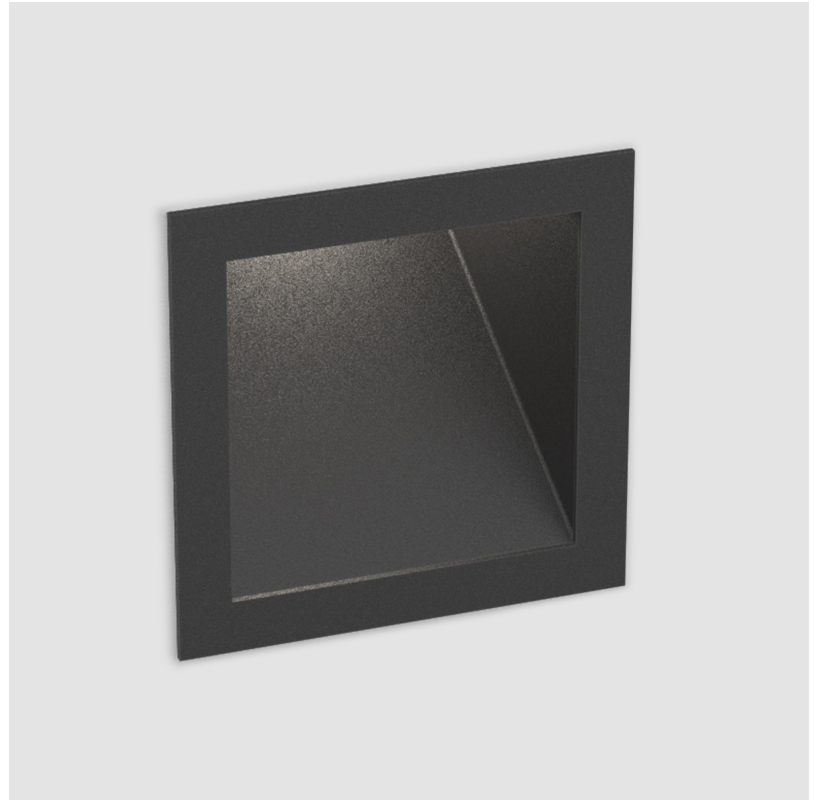

1. To build a product code in our configurator select the specify button on the base model # product page
2. To build a manual product code on this datasheet choose from the options listed below in blue font and add the suffix to the base model #

GENERAL

Series: Delight
Subseries: Delight Gooo!
Brand: Prolicht
Division: Architectural
Mounting Type: Recessed
Mounting Location: Wall
Subcategory: Step Light

PHYSICAL

Shape: Square
Length (mm): 90
Length (in): 3 ⁹/₁₆"
Height (mm): 90
Depth (mm): 72
Height (in): 3 ⁹/₁₆"
Depth (in): 2 ¹³/₁₆"
Min. Recessing Depth (mm): 15
Min. Recessing Depth (in): 9/16
Light Distribution: Asymmetric
Weight (kg): 0.3
Weight (lbs): 0.66
Fixture Finish: SSR / BKV / CWI / CRY / HAB / UFT / ITA / RUA / FTG / MYG / LOD / PUS / FRO / FUP / KIA / POP / BLS / SPG / MEY / GOH / GUM / CHC / COM / ABZ / JAG / OBR / MOS / ROR
Fixture Material: Aluminum

ELECTRICAL

Lamp Type: LED (Zhaga Standard)
Input Wattage (W): 2.2
Total Output Wattage (W): 2
Dimming: Non-Dimming / Phase Dimming (120Vac only) / 0-10V Dimming
Driver Included: No
Driver Location: Remote
Driver Type: Constant Current - Universal
Driver Class: Class 2
Input Voltage (V): 120 - 277
Constant Current (MA): 700

LED

Number of LEDs: 1
Color Temperature (°K): 2700 / 3000 / 4000
Max. Delivered Lumen (lm): 50
CRI: >90 CRI
Lamp Life (hrs): 50000

OPTICAL

RATINGS AND CERTIFICATIONS

Certified By: Certified for North American Standards
IP rating: IP20